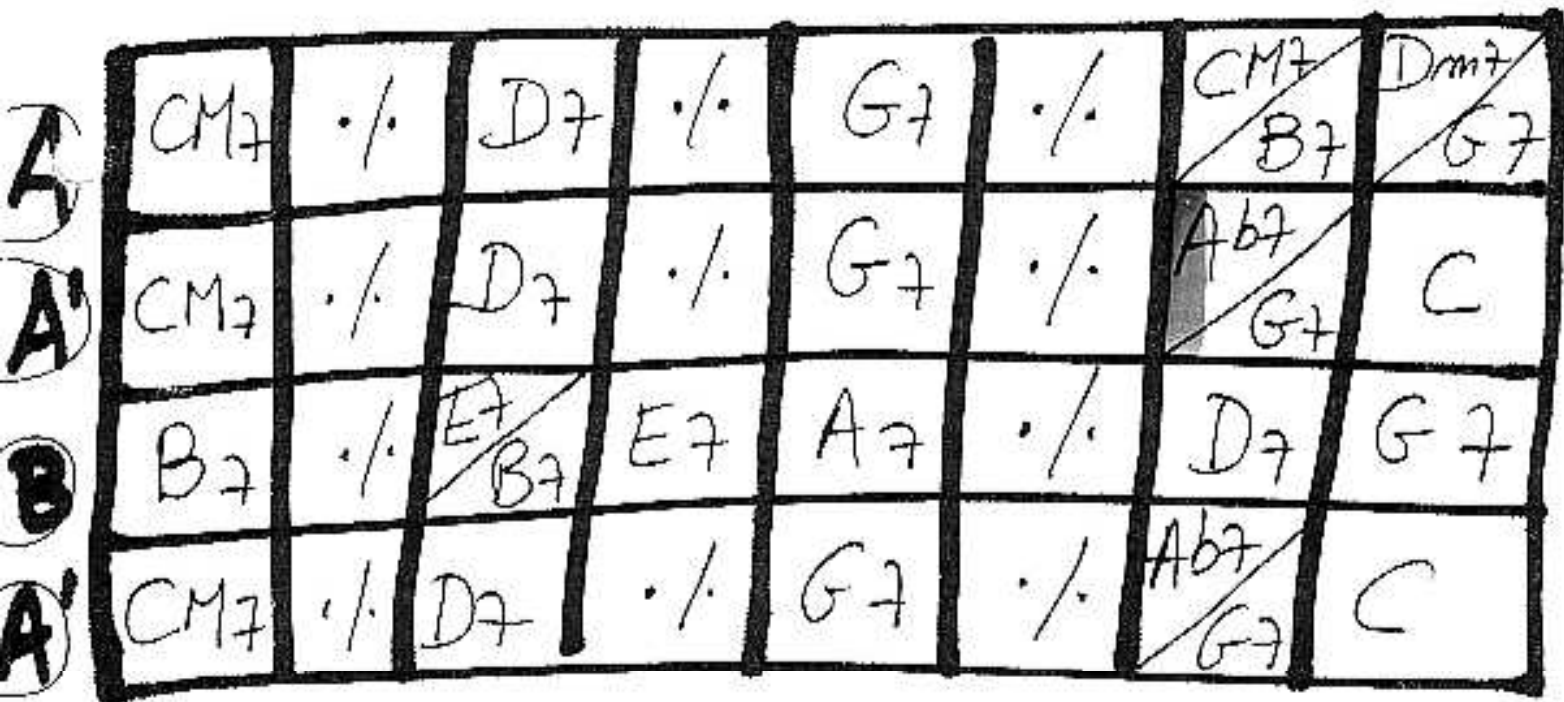

Tous / **LE COIN DE LA NAPPE**  
(BALADE)

STRUCTURE :

RIFF AA'BA' RIFF AA'BA' **(R)** ~~AA'BA'~~ **(R)** AA'  $\phi$   
(SOLO BASS)

Woda